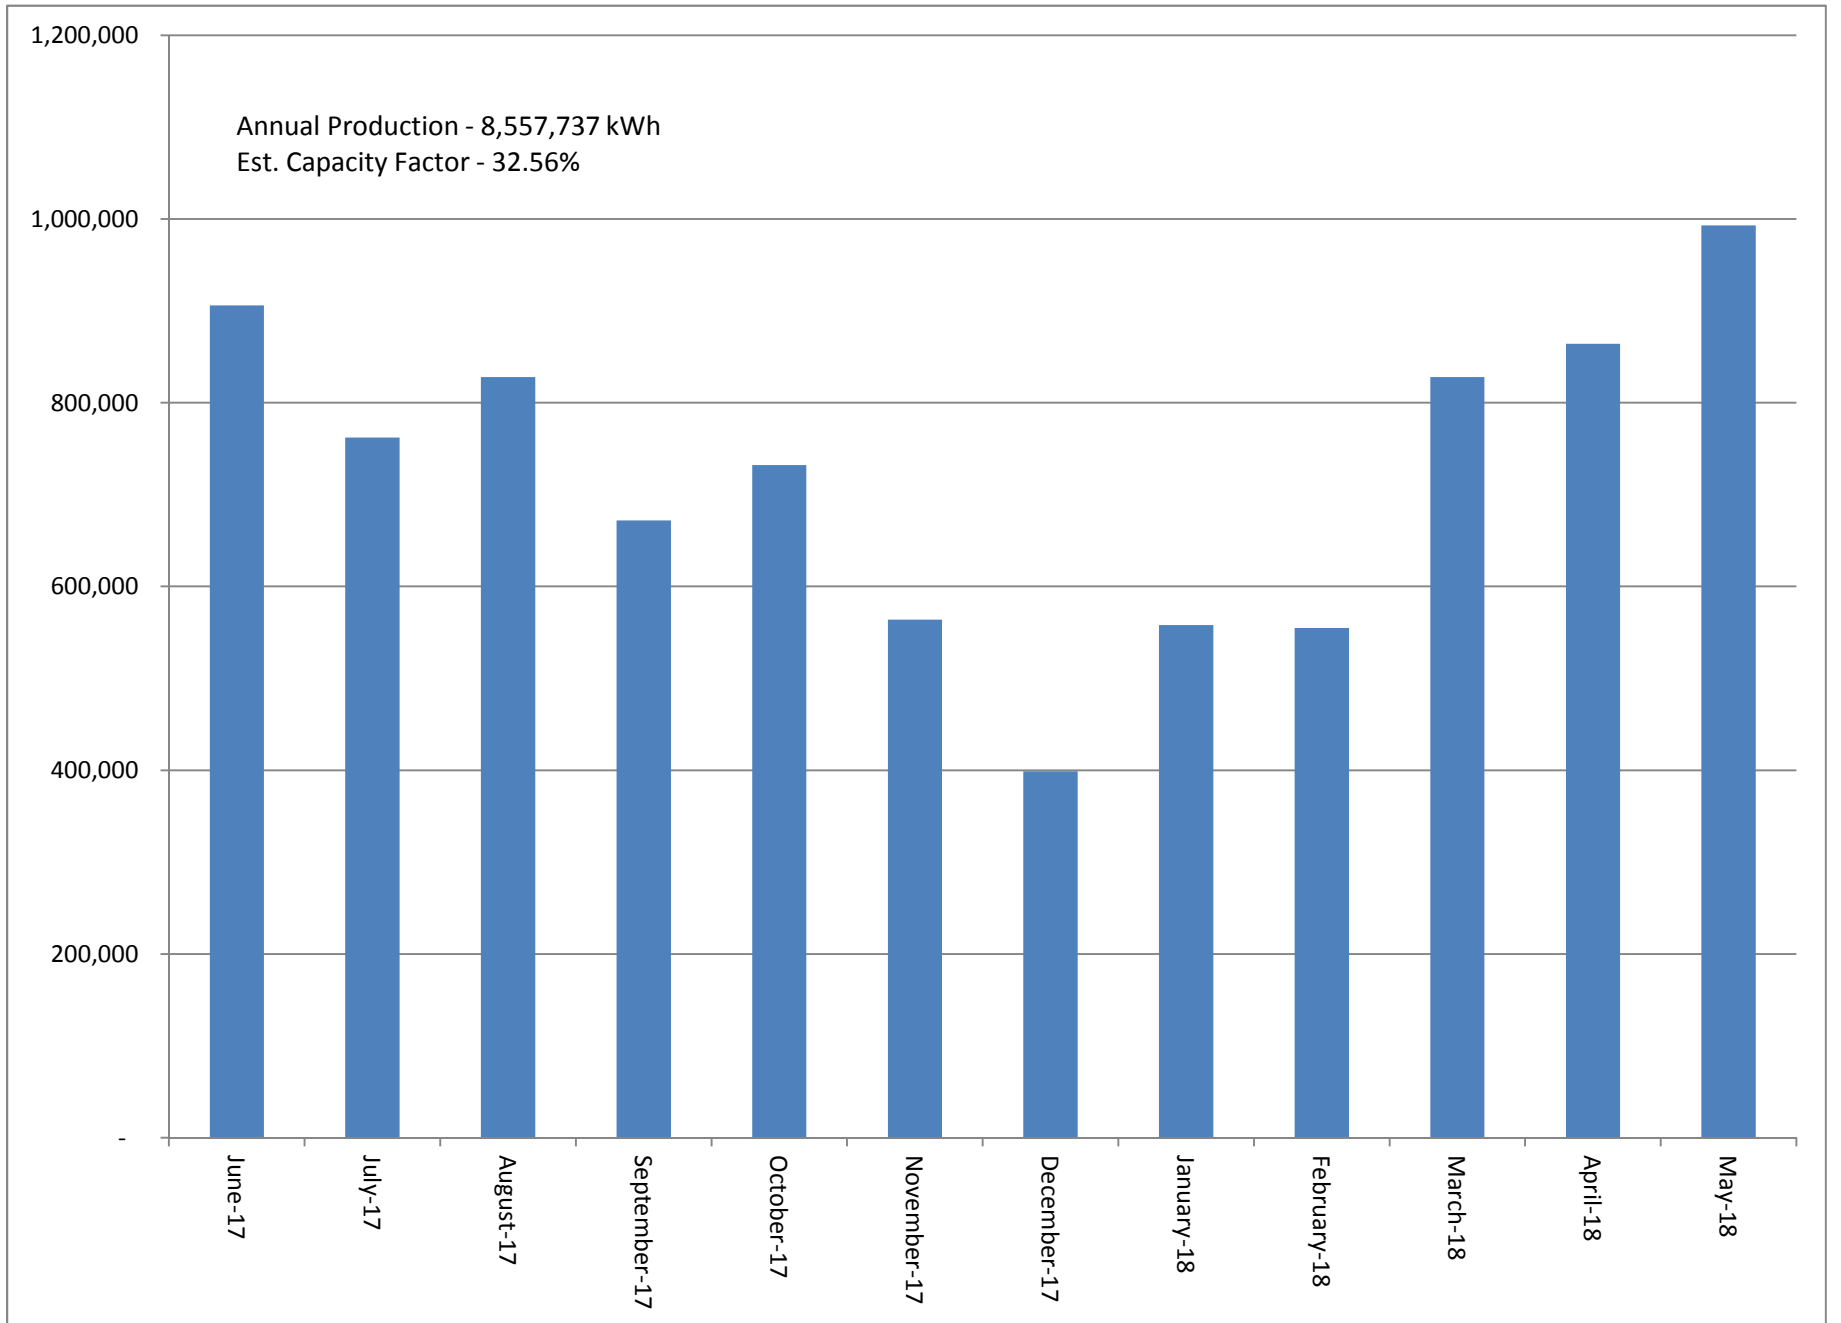

Texas Community Solar
Metered System Output (kWh)

Texas Community Solar
Monthly Net Bill Impact - (1 kW Subscription)